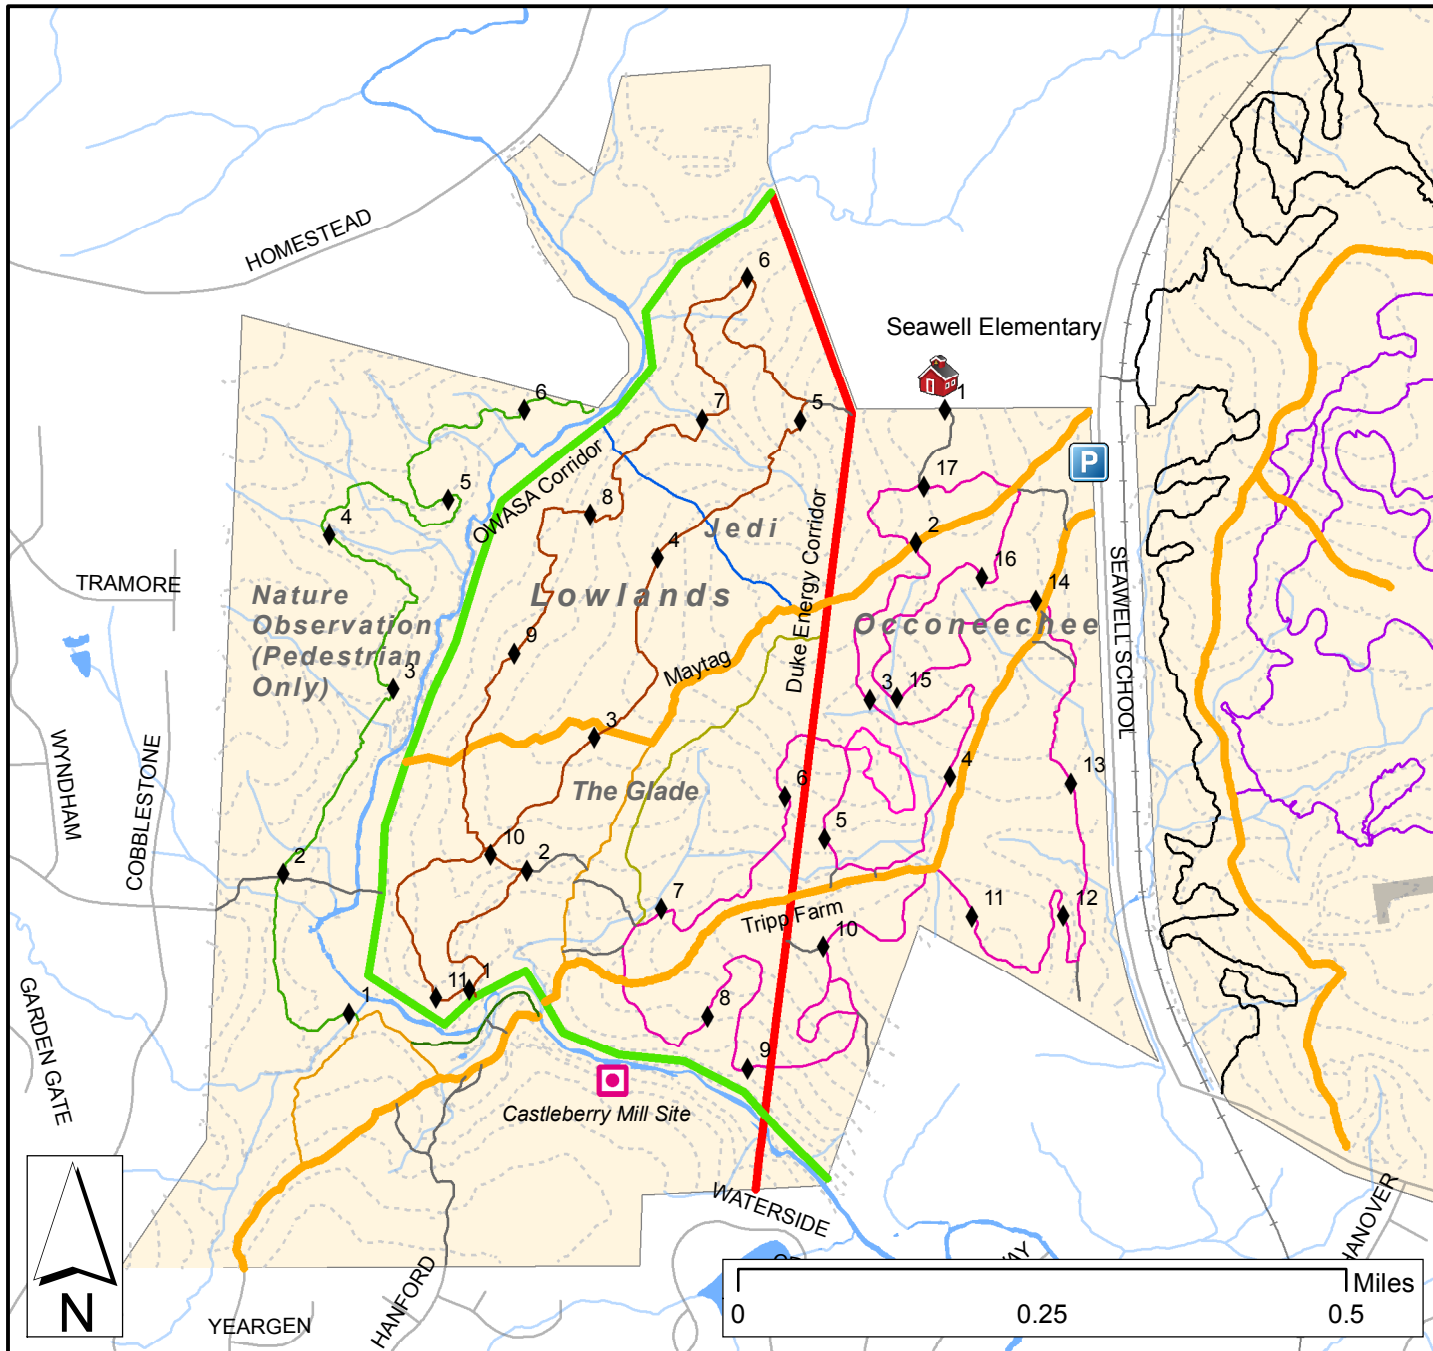

Carolina North Forest Trail Map, Chapel Hill, NC

Named Trails

- Carolina North Greenway
- Connection Mabe
- Crow Branch Overlook
- Dusty Road Bypass
- Groundwater Treatment Facility
- Neverland's Inner Loop
- Neverland's Outer Loop
- Occoneechee
- Old Grounds Laydown Area
- PSNC Corridor
- The Pumpkin
- The Vine
- Wormhole

This map is maintained by UNC's Carolina North Forest Management. It may not be republished without permission.

Updated February 2015

Carolina North Forest Trail Map, Carrboro, NC

Named Trails

- Cascades
- Community Gardens
- Duke Energy Corridor
- Hanford Connector
- Jedi
- Lowlands
- Maytag
- Nature Observation Trail
- Neverland's Inner Loop
- Neverland's Outer Loop
- Number 5
- OWASA Corridor
- Occoneechee
- Occoneechee Alternate
- Old Grounds Laydown Area
- The Glade
- The Vine
- Tripp Farm
- Weird Little Loop
- Wormhole

This map is maintained by UNC's Carolina North Forest Management. It may not be republished without permission.

Updated February 2015