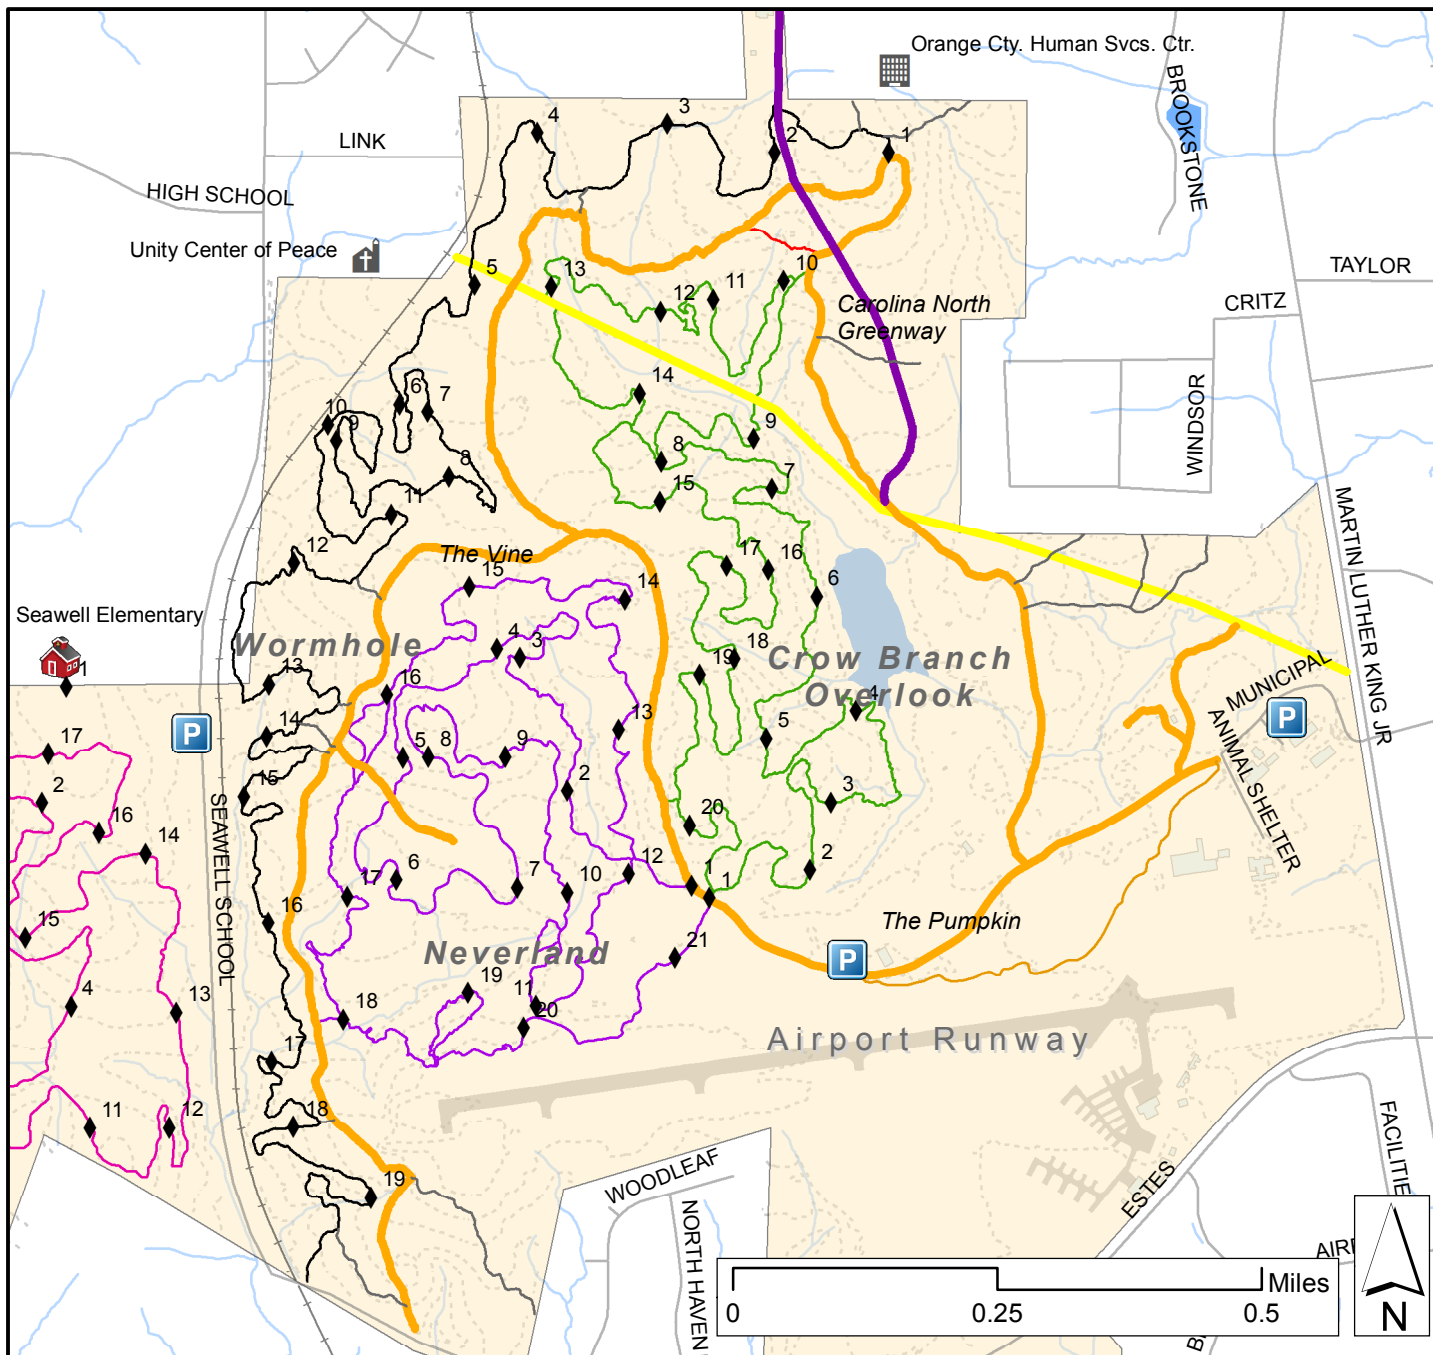

Carolina North Forest Trail Map, Chapel Hill, NC

Named Trails

- Carolina North Greenway
- Connection Mabe
- Crow Branch Overlook
- Dusty Road Bypass
- Groundwater Treatment Facility
- Neverland's Inner Loop
- Neverland's Outer Loop
- Occoneechee
- Old Grounds Laydown Area
- PSNC Corridor
- The Pumpkin
- The Vine
- Wormhole

This map is maintained by UNC's Carolina North Forest Management. It may not be republished without permission.

Updated February 2015

Carolina North Forest Trail Map, Carrboro, NC

Named Trails

- Cascades
- Community Gardens
- Duke Energy Corridor
- Hanford Connector
- Jedi
- Lowlands
- Maytag
- Nature Observation Trail
- Neverland's Inner Loop
- Neverland's Outer Loop
- Number 5
- OWASA Corridor
- Occoneechee
- Occoneechee Alternate
- Old Grounds Laydown Area
- The Glade
- The Vine
- Tripp Farm
- Weird Little Loop
- Wormhole

This map is maintained by UNC's Carolina North Forest Management. It may not be republished without permission.

Updated February 2015