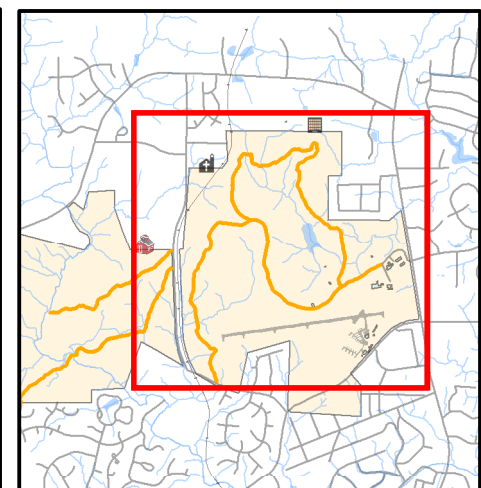

Carolina North Forest Trail Map, Chapel Hill, NC

Named Trails

- Carolina North Greenway
- Connection Mabe
- Crow Branch Overlook
- Dusty Road Bypass
- Groundwater Treatment Facility
- Neverland's Inner Loop
- Neverland's Outer Loop
- Occoneechee
- Old Grounds Laydown Area
- PSNC Corridor
- The Pumpkin
- The Vine
- Wormhole

This map is maintained by UNC's Carolina North Forest Management. It may not be republished without permission.

Updated February 2015

Carolina North Forest Trail Map, Carrboro, NC

Named Trails

- Cascades
- Community Gardens
- Duke Energy Corridor
- Hanford Connector
- Jedi
- Lowlands
- Maytag
- Nature Observation Trail
- Neverland's Inner Loop
- Neverland's Outer Loop
- Number 5
- OWASA Corridor
- Occoneechee
- Occoneechee Alternate
- Old Grounds Laydown Area
- The Glade
- The Vine
- Tripp Farm
- Weird Little Loop
- Wormhole