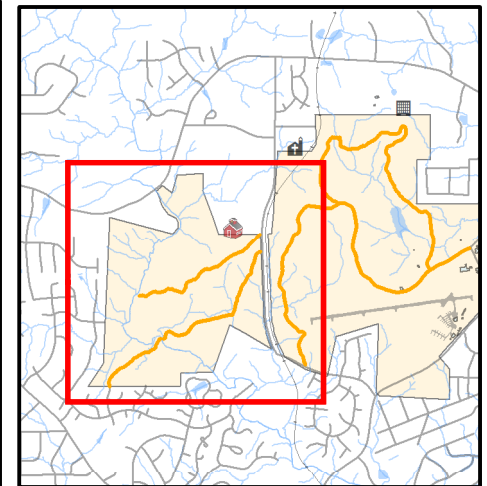

Carolina North Forest Trail Map, Chapel Hill, NC

Named Trails

- Carolina North Greenway
- Connection Mabe
- Crow Branch Overlook
- Dusty Road Bypass
- Groundwater Treatment Facility
- Neverland's Inner Loop
- Neverland's Outer Loop
- Occoneechee
- Old Grounds Laydown Area
- PSNC Corridor
- The Pumpkin
- The Vine
- Wormhole

This map is maintained by UNC's Carolina North Forest Management. It may not be republished without permission.

Updated February 2015

Carolina North Forest Trail Map, Carrboro, NC

Named Trails

- Cascades
- Community Gardens
- Duke Energy Corridor
- Hanford Connector
- Jedi
- Lowlands
- Maytag
- Nature Observation Trail
- Neverland's Inner Loop
- Neverland's Outer Loop
- Number 5
- OWASA Corridor
- Occoneechee
- Occoneechee Alternate
- Old Grounds Laydown Area
- The Glade
- The Vine
- Tripp Farm
- Weird Little Loop
- Wormhole