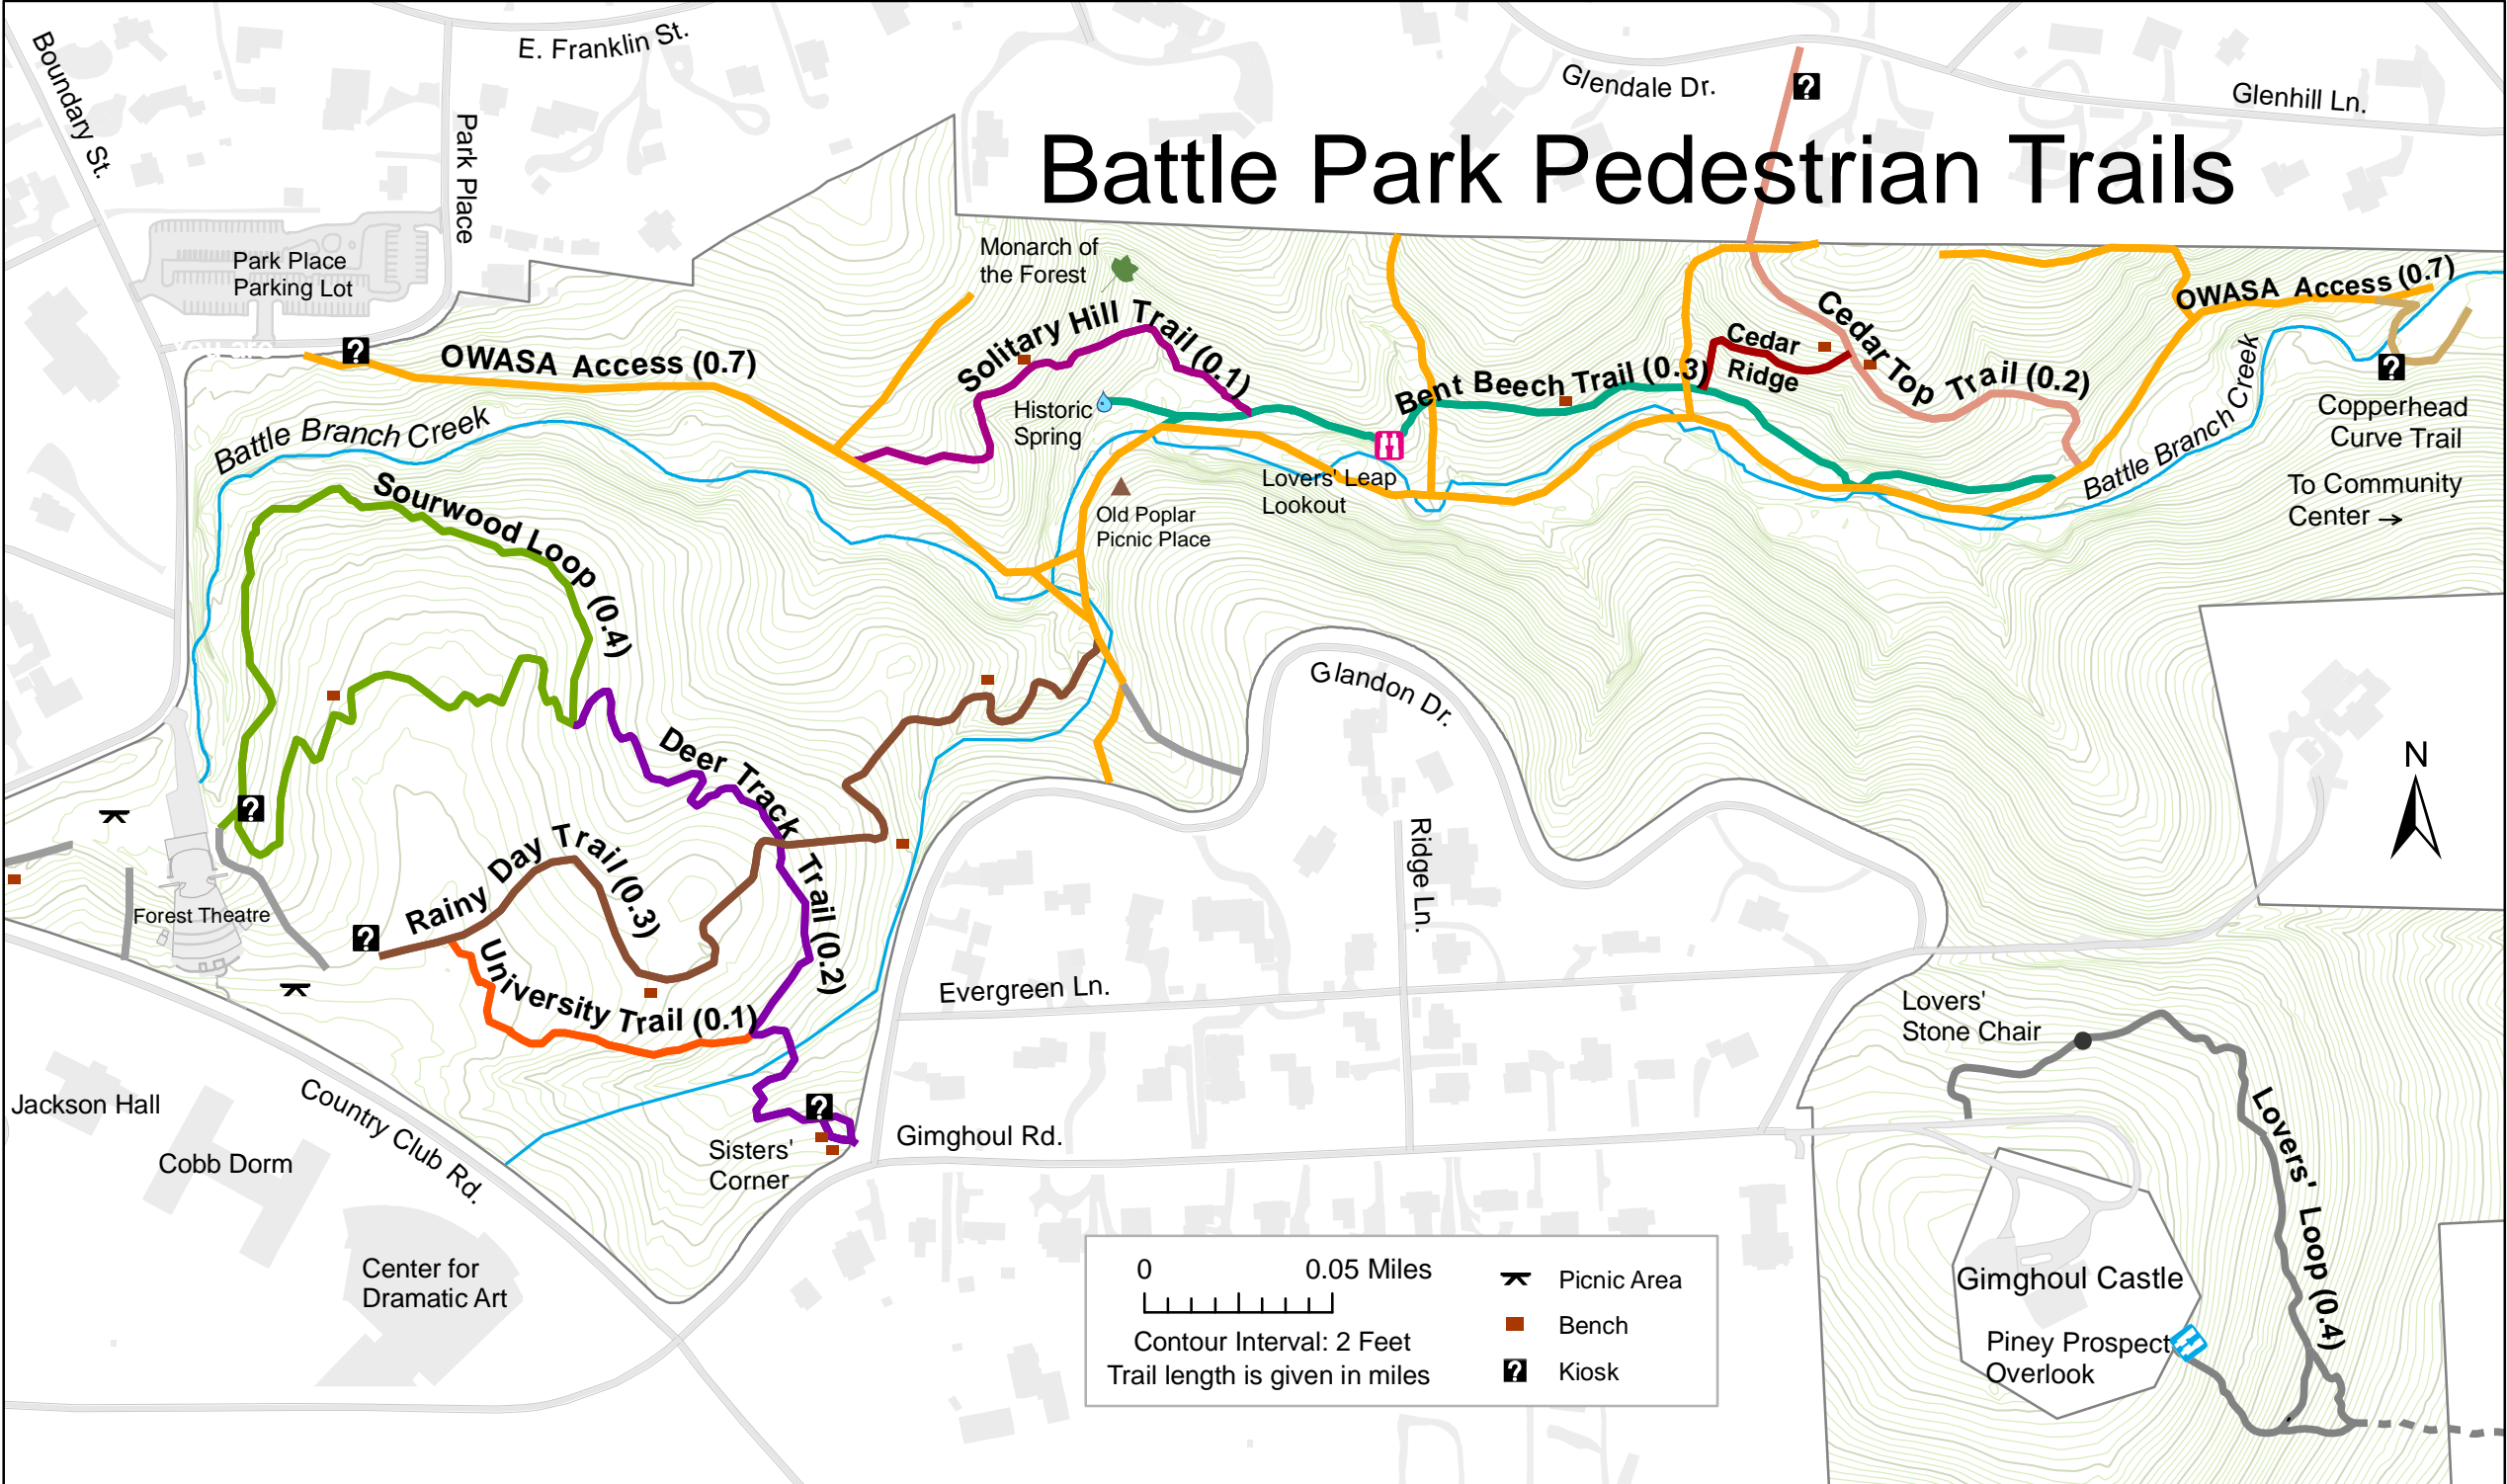

Battle Park Pedestrian Trails

0	0.05 Miles		Picnic Area
			Bench
Contour Interval: 2 Feet			Kiosk
Trail length is given in miles			